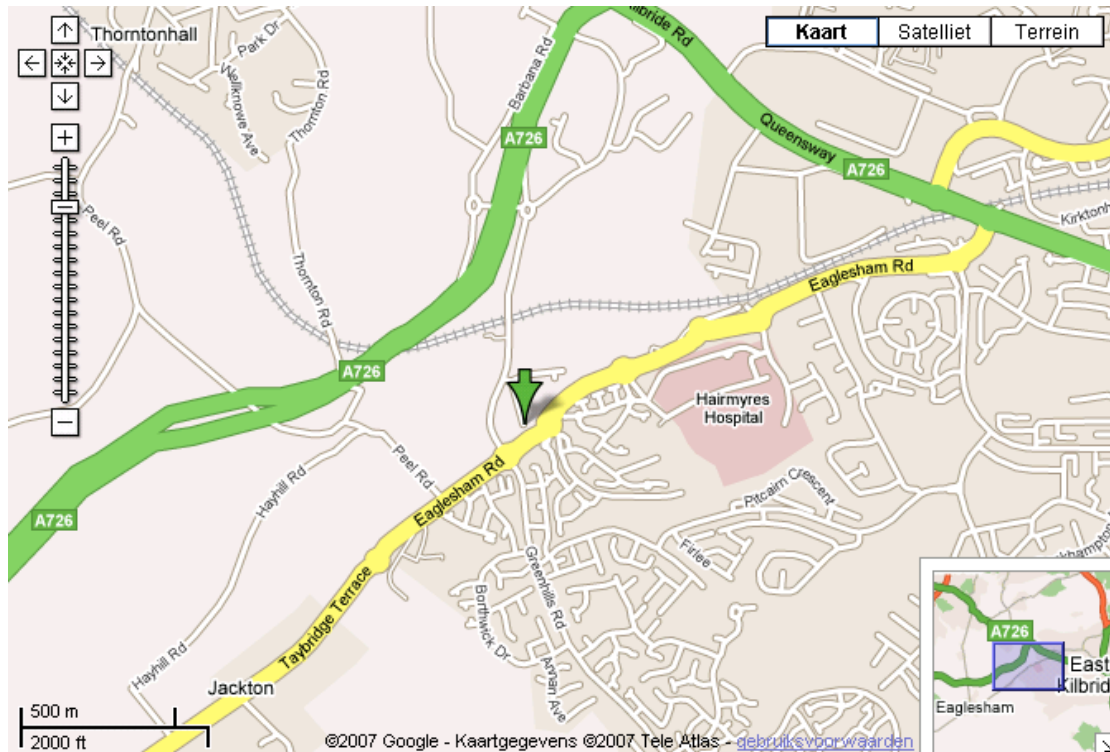

Directions to the Delta Electronics Europe Offices

Glasgow Office

By car

From Glasgow

Take the M8 towards Glasgow. Then take junction 8 sign posted Carlisle and the South. Follow on to M74 sign posted Carlisle. Then take the first exit sign posted East Kilbride. Follow signs for East Kilbride onto A725 expressway, after about 6km turn onto the A726 Queensway. Follow signs for Hairmyres Hospital, pass the hospital on your left and on the 3rd round about from there turn right on to Redwood Drive. Delta is the second building on the right.

From Edinburg

Take the A8 westbound (Glasgow Road), after 2.6 km take the M9 motorway towards Glasgow, and after 37 km take the M8 motorway towards Glasgow. After 5.6 km follow onto the A725 Kingsway towards East Kilbride and after 15.5 km turn onto the A726 Queensway. At the 3rd roundabout turn left onto the B764 Eaglesham Road. After passing Hairmyres Hospital turn right into Redwood Drive. Turn right again into Redwood Avenue and then again right into Redwood Court.

By public transport

Hairmyres train station is about 10 minutes walk from the office and has direct links to Glasgow Central Station. As you come out of the station facing the Hairmyres Hospital turn right and keep walking straight for about 10 minutes passing the supermarket Lidl on your right. At the main junction turn right on to Redwood Drive and then first right on to Redwood Avenue, then right again on to Redwood Court.