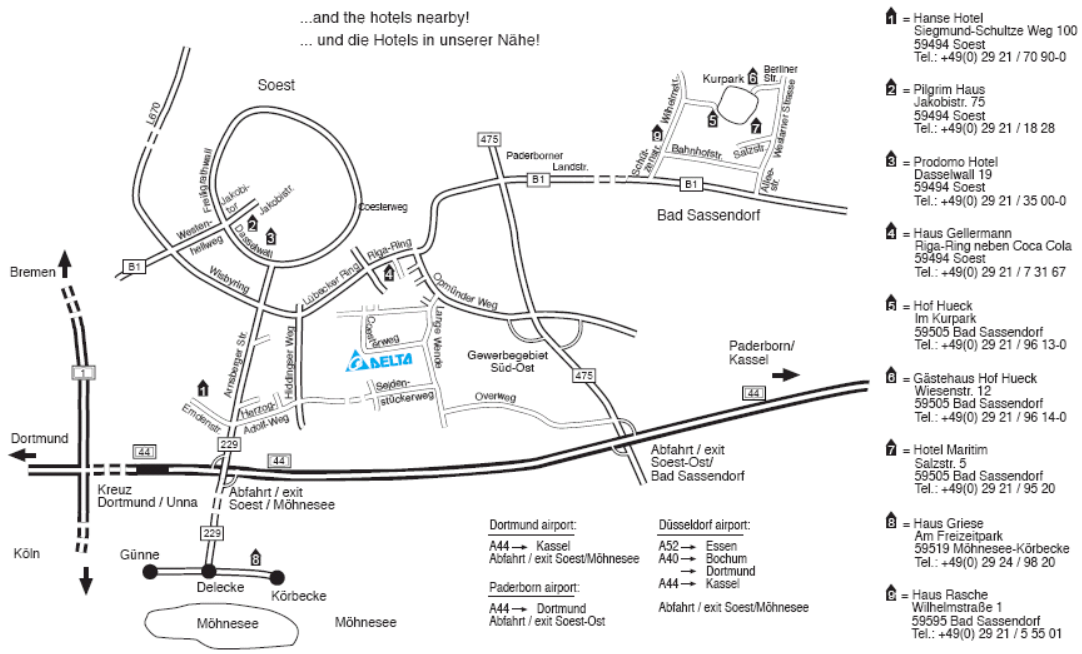

Directions to the Delta Electronics Europe Offices

Germany Office

...and the hotels nearby!
... und die Hotels in unserer Nähe!

Address:
Coesterweg 45
D-59494 Soest
Germany

Tel: +49 2921 987 624
Fax: +49 2921 987 620
www.delta-europe.com