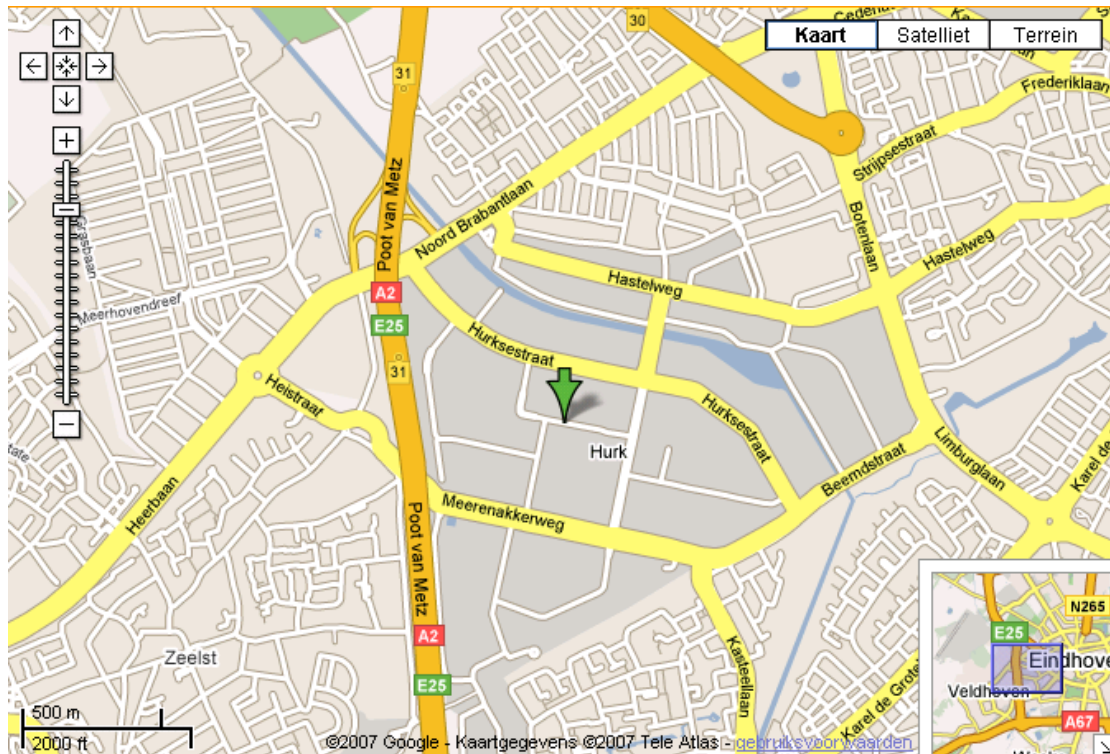

Directions to the Delta Electronics Europe Offices

Eindhoven Office

By car

From Amsterdam

- From Amsterdam take the A2 towards Eindhoven
- At the junction “Ekkersweier” keep following the A2 direction Maastricht
- At the junction “Batadorp” keep following the A2 direction Maastricht
- Leave the A2 at exit 30 to Veldhoven / De Hurk
- Turn left onto the “Noord Brabantlaan”
- At the traffic lights turn right on the “Hurksestraat”
- After 500m turn right on to De Witbogt
- Follow the road round to the left
- Delta is on the right hand side in a brown brick building, at #15, located on the second floor.

From Maastricht

- From Maastricht take the A2 towards Eindhoven
- At the junction “Leenderheide” follow the A2 towards ‘s-Hertogenbosch
- At the junction “De Hogt” follow the A2 towards ‘s-Hertogenbosch
- Leave the A2 at exit 31 to Veldhoven / De Hurk
- At the traffic lights turn right onto the “Noord Brabantlaan”
- At the traffic lights turn left onto the “Hurksestraat”
- After 500m turn right on to De Witbogt
- Follow the road round to the left
- Delta is on the right hand side in a brown brick building, at #15, located on the second floor.

From Eindhoven Airport

- When leaving the airport follow directions to the A2 direction Maastricht
- Leave the A2 at exit 30 to Veldhoven / De Hurk
- Turn left onto the “Noord Brabantlaan”
- At the traffic lights turn right on the “Hurksestraat”
- After 500m turn right on to De Witbogt
- Follow the road round to the left
- Delta is on the right hand side in a brown brick building, at #15, located on the second floor.

By Public Transport

From Eindhoven Train/Bus station

- Take bus # 401 or 402
- Get off at bus stop “De Hurk”
- You will need to cross the road to the “Hurksestraat”
- After 500m turn right on to De Witbogt
- Follow the road round to the left
- Delta is on the right hand side in a brown brick building, at #15, located on the second floor.